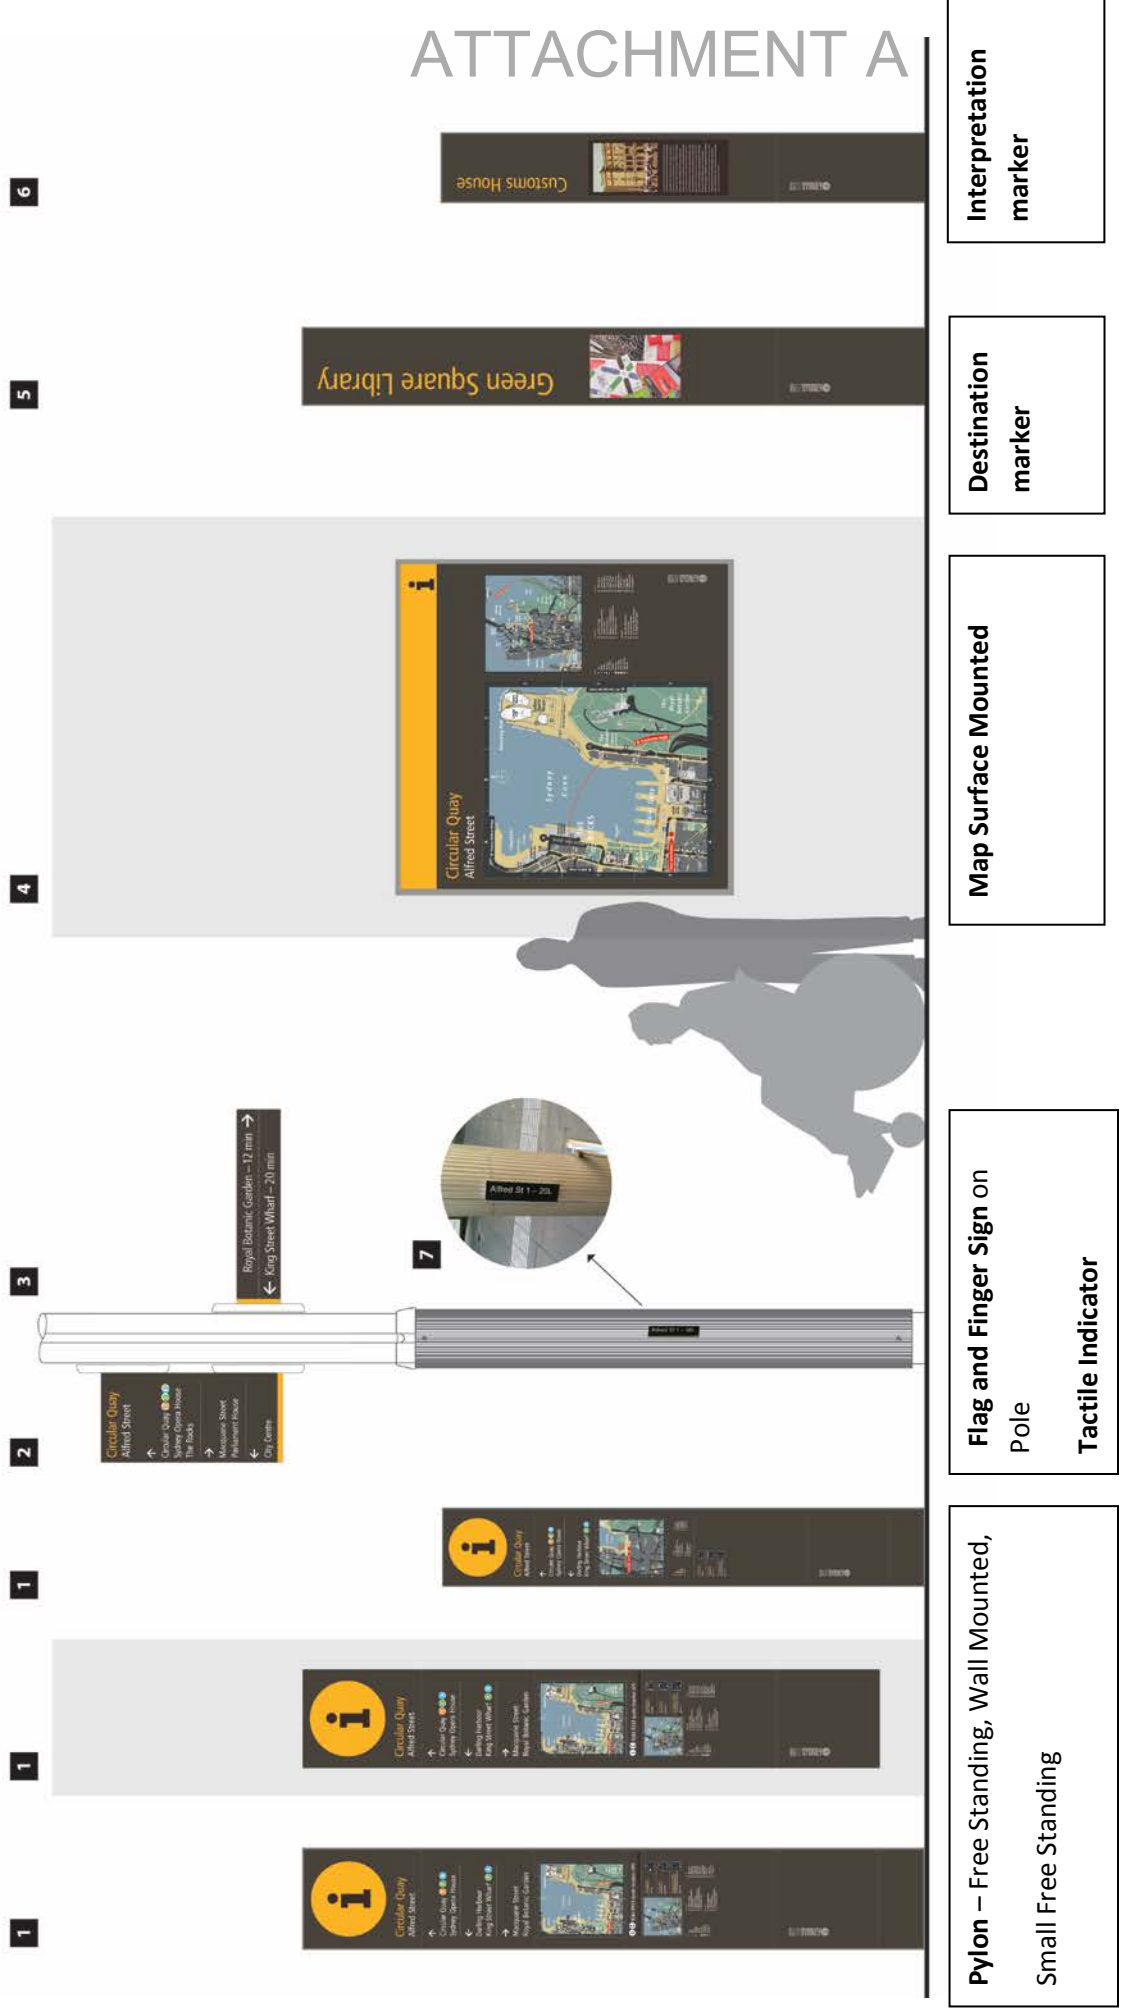

ATTACHMENT A

ATTACHMENT A

WAYFINDING SIGNAGE KIT OF PARTS

Wayfinding Signage Kit of Parts

ATTACHMENT A

Circular Quay Alfred Street

↑
Circular Quay **T F B**
Sydney Opera House

←
Darling Harbour
King Street Wharf **F B**